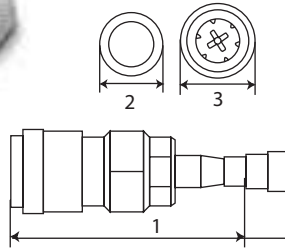

QUICK COUPLER TWO TOUCH

SF

ITEM CODE	SIZE	1 (mm)	2 (mm)	3 (mm)	WEIGHT (gr)	QTY / DUS KECIL/BESAR
AT-QC1086	20 SF	46	19	23	75	10 / 200 pcs
AT-QC1087	30 SF	47	20	23	79	10 / 200 pcs
AT-QC1088	40 SF	48	25	23	91	10 / 200 pcs

- Material Chrome Vanadium
- Silver matt surface finish
- Strong tighten