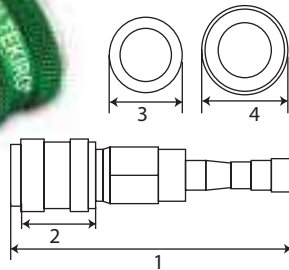

## QUICK COUPLER ONE TOUCH

SF

- Material Chrome Vanadium
- Silver matt surface finish
- Double knurling to avoid slip

ITEM CODE	SIZE	1 (mm)	2 (mm)	3 (mm)	4 (mm)	WEIGHT (gr)	QTY / DUS KECIL/BESAR
AT-QC1074	20 SF	53	17	18	25	86	5 / 150 pcs
AT-QC1075	30 SF	34	17	20	21	89	5 / 150 pcs
AT-QC1076	40 SF	55	17	25	21	99	5 / 150 pcs

## QUICK COUPLER ONE TOUCH

SH

- Material Chrome Vanadium
- Silver matt surface finish
- Double knurling to avoid slip

ITEM CODE	SIZE	1 (mm)	2 (mm)	3 (mm)	4 (mm)	WEIGHT (gr)	QTY / DUS KECIL/BESAR
AT-QC1077	20 SH	69	17	9	21	79	5 / 150 pcs
AT-QC1078	30 SH	72	17	11	26	83	5 / 150 pcs
AT-QC1079	40 SH	76	17	12	21	91	5 / 150 pcs

## QUICK COUPLER ONE TOUCH

SM

- Material Chrome Vanadium
- Silver matt surface finish
- Double knurling to avoid slip

ITEM CODE	SIZE	1 (mm)	2 (mm)	3 (mm)	4 (mm)	WEIGHT (gr)	QTY / DUS KECIL/BESAR
AT-QC1080	20 SM	56	17	12	21	79	5 / 150 pcs
AT-QC1081	30 SM	56	17	13	22	79	5 / 150 pcs
AT-QC1082	40 SM	57	17	21	25	92	5 / 150 pcs

## QUICK COUPLER ONE TOUCH

SP

- Material Chrome Vanadium
- Silver matt surface finish
- Double knurling to avoid slip

ITEM CODE	SIZE	1 (mm)	2 (mm)	3 (mm)	4 (mm)	WEIGHT (gr)	QTY / DUS KECIL/BESAR
AT-QC1083	20 SP	56	17	13	26	82	5 / 150 pcs
AT-QC1084	30 SP	56	17	25	21	102	5 / 150 pcs
AT-QC1085	40 SP	57	17	13	21	81	5 / 150 pcs