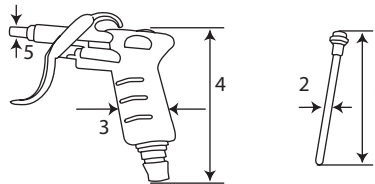

AIR DUSTER

- Ergonomic handle
- Silvermatt surface finishing
- Hanger hook

ITEM CODE	SIZE	1 (mm)	2 (mm)	3 (mm)	4 (mm)	5 (mm)	WEIGHT (gr)	QTY / DUS KECIL/BESAR
AT-AD1111	DG1-3	120	5	26	123	8	190	10 / 100 pcs