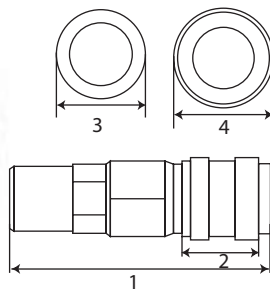

## QUICK COUPLER ONE TOUCH

SF

- Material Chrome Vanadium
- Silver matt surface finish
- Double knurling to avoid slip

ITEM CODE	SIZE	1 (mm)	2 (mm)	3 (mm)	4 (mm)	WEIGHT (gr)	QTY / DUS KECIL/BESAR
AT-QC1074	20 SF	53	17	18	25	86	5 / 150 pcs
AT-QC1075	30 SF	34	17	20	21	89	5 / 150 pcs
AT-QC1076	40 SF	55	17	25	21	99	5 / 150 pcs

## QUICK COUPLER ONE TOUCH

SH

- Material Chrome Vanadium
- Silver matt surface finish
- Double knurling to avoid slip

ITEM CODE	SIZE	1 (mm)	2 (mm)	3 (mm)	4 (mm)	WEIGHT (gr)	QTY / DUS KECIL/BESAR
AT-QC1077	20 SH	69	17	9	21	79	5 / 150 pcs
AT-QC1078	30 SH	72	17	11	26	83	5 / 150 pcs
AT-QC1079	40 SH	76	17	12	21	91	5 / 150 pcs

## QUICK COUPLER ONE TOUCH

SM

- Material Chrome Vanadium
- Silver matt surface finish
- Double knurling to avoid slip

ITEM CODE	SIZE	1 (mm)	2 (mm)	3 (mm)	4 (mm)	WEIGHT (gr)	QTY / DUS KECIL/BESAR
AT-QC1080	20 SM	56	17	12	21	79	5 / 150 pcs
AT-QC1081	30 SM	56	17	13	22	79	5 / 150 pcs
AT-QC1082	40 SM	57	17	21	25	92	5 / 150 pcs

## QUICK COUPLER ONE TOUCH

SP

- Material Chrome Vanadium
- Silver matt surface finish
- Double knurling to avoid slip

ITEM CODE	SIZE	1 (mm)	2 (mm)	3 (mm)	4 (mm)	WEIGHT (gr)	QTY / DUS KECIL/BESAR
AT-QC1083	20 SP	56	17	13	26	82	5 / 150 pcs
AT-QC1084	30 SP	56	17	25	21	102	5 / 150 pcs
AT-QC1085	40 SP	57	17	13	21	81	5 / 150 pcs