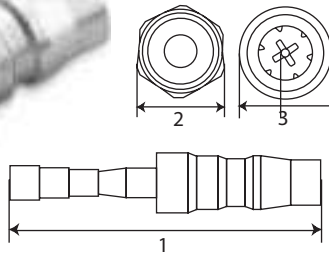

QUICK COUPLER PLUG

PH

- Material Chrome Vanadium
- Silver matt surface finish
- Strong tighten

ITEM CODE	SIZE	1 (mm)	2 (mm)	3 (mm)	WEIGHT (gr)	QTY / DUS KECIL/BESAR
AT-QC1101	20 PH	53	10	10	24	20 / 400 pcs
AT-QC1102	30 PH	55	10	10	30	20 / 400 pcs
AT-QC1103	40 PH	55	10	10	30	20 / 400 pcs

QUICK COUPLER PLUG

PM

- Material Chrome Vanadium
- Silver matt surface finish
- Strong tighten