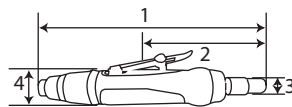

AIR DIE GRINDER

ITEM CODE	SIZE	1 (mm)	2 (mm)	3 (mm)	4 (mm)	WEIGHT (gr)	QTY / DUS KECIL/BESAR
AT-AG1303	1/4"	170	110	17	39	393	1 / 20 pcs