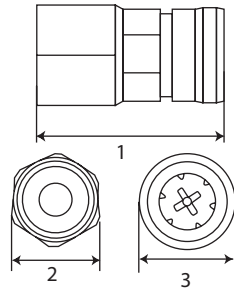

- Material Chrome Vanadium
- Silver matt surface finish
- Strong tighten