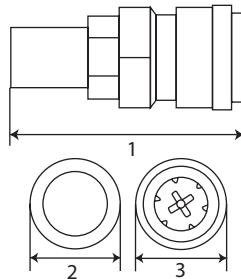

QUICK COUPLER TWO TOUCH

SH

ITEM CODE	SIZE	1 (mm)	2 (mm)	3 (mm)	WEIGHT (gr)	QTY / DUS KECIL/BESAR
AT-QC1089	20 SH	62	9	23	67	10 / 200 pcs
AT-QC1090	30 SH	63	11	23	69	10 / 200 pcs
AT-QC1091	40 SH	67	12	23	90	10 / 200 pcs

- Material Chrome Vanadium
- Silver matt surface finish
- Strong tighten