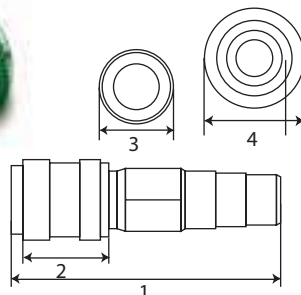

## QUICK COUPLER ONE TOUCH

SF

- Material Chrome Vanadium
- Silver matt surface finish
- Double knurling to avoid slip

ITEM CODE	SIZE	1 (mm)	2 (mm)	3 (mm)	4 (mm)	WEIGHT (gr)	QTY / DUS KECIL/BESAR
AT-QC1074	20 SF	53	17	18	25	86	5 / 150 pcs
AT-QC1075	30 SF	34	17	20	21	89	5 / 150 pcs
AT-QC1076	40 SF	55	17	25	21	99	5 / 150 pcs

## QUICK COUPLER ONE TOUCH

SH

- Material Chrome Vanadium
- Silver matt surface finish
- Double knurling to avoid slip

ITEM CODE	SIZE	1 (mm)	2 (mm)	3 (mm)	4 (mm)	WEIGHT (gr)	QTY / DUS KECIL/BESAR
AT-QC1077	20 SH	69	17	9	21	79	5 / 150 pcs
AT-QC1078	30 SH	72	17	11	26	83	5 / 150 pcs
AT-QC1079	40 SH	76	17	12	21	91	5 / 150 pcs

## QUICK COUPLER ONE TOUCH

SM

- Material Chrome Vanadium
- Silver matt surface finish
- Double knurling to avoid slip

ITEM CODE	SIZE	1 (mm)	2 (mm)	3 (mm)	4 (mm)	WEIGHT (gr)	QTY / DUS KECIL/BESAR
AT-QC1080	20 SM	56	17	12	21	79	5 / 150 pcs
AT-QC1081	30 SM	56	17	13	22	79	5 / 150 pcs
AT-QC1082	40 SM	57	17	21	25	92	5 / 150 pcs

## QUICK COUPLER ONE TOUCH

SP

- Material Chrome Vanadium
- Silver matt surface finish
- Double knurling to avoid slip

ITEM CODE	SIZE	1 (mm)	2 (mm)	3 (mm)	4 (mm)	WEIGHT (gr)	QTY / DUS KECIL/BESAR
AT-QC1083	20 SP	56	17	13	26	82	5 / 150 pcs
AT-QC1084	30 SP	56	17	25	21	102	5 / 150 pcs
AT-QC1085	40 SP	57	17	13	21	81	5 / 150 pcs