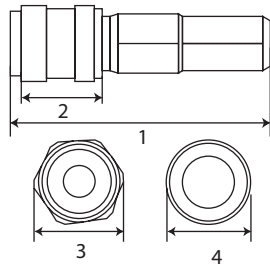

## QUICK COUPLER ONE TOUCH

SF

- Material Chrome Vanadium
- Silver matt surface finish
- Double knurling to avoid slip

ITEM CODE	SIZE	1 (mm)	2 (mm)	3 (mm)	4 (mm)	WEIGHT (gr)	QTY / DUS KECIL/BESAR
AT-QC1074	20 SF	53	17	18	25	86	5 / 150 pcs
AT-QC1075	30 SF	34	17	20	21	89	5 / 150 pcs
AT-QC1076	40 SF	55	17	25	21	99	5 / 150 pcs

## QUICK COUPLER ONE TOUCH

SH

- Material Chrome Vanadium
- Silver matt surface finish
- Double knurling to avoid slip

ITEM CODE	SIZE	1 (mm)	2 (mm)	3 (mm)	4 (mm)	WEIGHT (gr)	QTY / DUS KECIL/BESAR
AT-QC1077	20 SH	69	17	9	21	79	5 / 150 pcs
AT-QC1078	30 SH	72	17	11	26	83	5 / 150 pcs
AT-QC1079	40 SH	76	17	12	21	91	5 / 150 pcs

## QUICK COUPLER ONE TOUCH

SM

- Material Chrome Vanadium
- Silver matt surface finish
- Double knurling to avoid slip

ITEM CODE	SIZE	1 (mm)	2 (mm)	3 (mm)	4 (mm)	WEIGHT (gr)	QTY / DUS KECIL/BESAR
AT-QC1080	20 SM	56	17	12	21	79	5 / 150 pcs
AT-QC1081	30 SM	56	17	13	22	79	5 / 150 pcs
AT-QC1082	40 SM	57	17	21	25	92	5 / 150 pcs