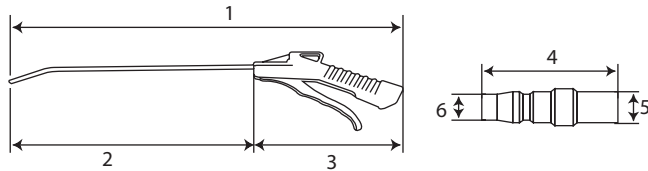

AIR BLOW GUN

ITEM CODE	SIZE	1 (mm)	2 (mm)	3 (mm)	4 (mm)	5 (mm)	6 (mm)	WEIGHT (gr)	QTY / DUS KECIL/BESAR
AT-BG1113	4"	240	150	95	41	13	11	125	10 / 100 pcs
AT-BG1114	10"	400	250	149	41	13	11	145	10 / 60 pcs