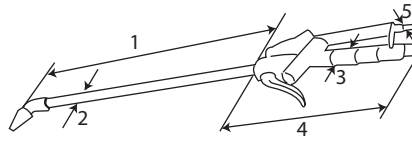

ENGINE CLEANING GUN

- Material Chrome Vanadium
- All purpose spray cleaning ability
- Extended wand gets into hard to reach places
- Adjustable solvent flow

ITEM CODE	SIZE	1 (mm)	2 (mm)	3 (mm)	4 (mm)	5 (mm)	WEIGHT (gr)	QTY / DUS KECIL/BESAR
AT-CG1110	15"	245	12	35	144	6	296	20 / 100 pcs