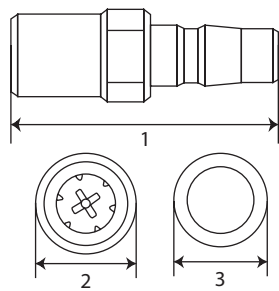

ITEM CODE	SIZE	1 (mm)	2 (mm)	3 (mm)	WEIGHT (gr)	QTY / DUS KECIL/BESAR
AT-QC1104	20 PM	41	13	11	25	20 / 400 pcs
AT-QC1105	30 PM	42	10	16	37	20 / 400 pcs
AT-QC1106	40 PM	42	10	19	42	20 / 400 pcs

QUICK COUPLER PLUG

PP

- Material Chrome Vanadium
- Silver matt surface finish
- Strong tighten