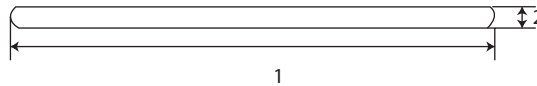

RECOIL HOSE GREEN

SELANG RECOIL HIJAU

- Hose I.D : 5 mm, O.D : 8 mm
- Hose material : polyurethane
- Coupler : zinc alloy with chrome plated

ITEM CODE	SIZE	1 (mm)	2 (mm)	WEIGHT (gr)	QTY / DUS KECIL/BESAR
AT-RH1115	6 m (5 X 8 mm)	300	50	350	72 pcs
AT-RH1116	9 m (5 X 8 mm)	450	50	461	36 pcs
AT-RH1117	12 m (5 X 8 mm)	600	50	590	36 pcs
AT-RH1118	15 m (5 X 8 mm)	750	50	694	30 pcs
AT-RH1123	6 m (8 X 12 mm)	300	80	656	40 pcs
AT-RH1124	9 m (8 X 12 mm)	500	80	887	25 pcs
AT-RH1125	12 m (8 X 12 mm)	660	80	1,130	20 pcs

RECOIL HOSE YELLOW

SELANG RECOIL KUNING

- Hose I.D : 5 mm, O.D : 5 mm
- Hose material : polyurethane
- Coupler : zinc alloy with chrome plated

ITEM CODE	SIZE	1 (mm)	2 (mm)	WEIGHT (gr)	QTY / DUS KECIL/BESAR
AT-RH1119	6 m	300	50	348	72 pcs
AT-RH1120	9 m	450	56	454	36 pcs
AT-RH1121	12 m	600	51	592	36 pcs
AT-RH1122	15 m	750	57	667	30 pcs

AIR IMPACT

- Material Chrome Vanadium

SPEC	1/2"	3/4"
ITEM CODE	AT-AI1126	AT-AI1127
SPEED (RPM)	7000	4700
BOLT CAPACITY	3/4"	1"
SQUARE DRIVER	1/2"	3/4"
MAX TORQUE (LBS)	370	800
AIR PRESS. (PSI)	90	90
AIR INLET (NPT)	1/4"	1/4"
HOSE SIZE (ID)	3/8"	3/8"
AIR CONS. (CFM)	4	5
OVERALL LENGTH	7 9/16"	9 3/4"
QTY / DUS (BESAR)	6/24 pcs	6/24 pcs
1 (mm)	189	231
2 (mm)	197	246
WEIGHT (gr)	2,600	4,910