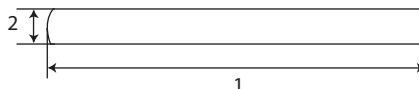

RECOIL HOSE GREEN

SELANG RECOIL HIJAU

- Hose I.D : 5 mm, O.D : 8 mm
- Hose material : polyurethane
- Coupler : zinc alloy with chrome plated

ITEM CODE	SIZE	1 (mm)	2 (mm)	WEIGHT (gr)	QTY / DUS KECIL/BESAR
AT-RH1115	6 m (5 X 8 mm)	300	50	350	72 pcs
AT-RH1116	9 m (5 X 8 mm)	450	50	461	36 pcs
AT-RH1117	12 m (5 X 8 mm)	600	50	590	36 pcs
AT-RH1118	15 m (5 X 8 mm)	750	50	694	30 pcs
AT-RH1123	6 m (8 X 12 mm)	300	80	656	40 pcs
AT-RH1124	9 m (8 X 12 mm)	500	80	887	25 pcs
AT-RH1125	12 m (8 X 12 mm)	660	80	1,130	20 pcs

RECOIL HOSE YELLOW

SELANG RECOIL KUNING

- Hose I.D : 5 mm, O.D : 5 mm
- Hose material : polyurethane
- Coupler : zinc alloy with chrome plated

ITEM CODE	SIZE	1 (mm)	2 (mm)	WEIGHT (gr)	QTY / DUS KECIL/BESAR
AT-RH1119	6 m	300	50	348	72 pcs
AT-RH1120	9 m	450	56	454	36 pcs
AT-RH1121	12 m	600	51	592	36 pcs
AT-RH1122	15 m	750	57	667	30 pcs

AIR IMPACT

- Material Chrome Vanadium

SPEC	1/2"	3/4"
ITEM CODE	AT-AI1126	AT-AI1127
SPEED (RPM)	7000	4700
BOLT CAPACITY	3/4"	1"
SQUARE DRIVER	1/2"	3/4"
MAX TORQUE (LBS)	370	800
AIR PRESS. (PSI)	90	90
AIR INLET (NPT)	1/4"	1/4"
HOSE SIZE (ID)	3/8"	3/8"
AIR CONS. (CFM)	4	5
OVERALL LENGTH	7 9/16"	9 3/4"
QTY / DUS (BESAR)	6/24 pcs	6/24 pcs
1 (mm)	189	231
2 (mm)	197	246
WEIGHT (gr)	2,600	4,910