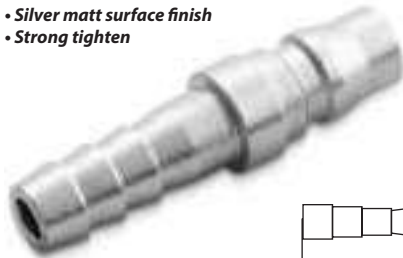

## QUICK COUPLER ONE TOUCH

SF

- Material Chrome Vanadium
- Silver matt surface finish
- Double knurling to avoid slip

ITEM CODE	SIZE	1 (mm)	2 (mm)	3 (mm)	4 (mm)	WEIGHT (gr)	QTY / DUS KECIL/BESAR
AT-QC1074	20 SF	53	17	18	25	86	5 / 150 pcs
AT-QC1075	30 SF	34	17	20	21	89	5 / 150 pcs
AT-QC1076	40 SF	55	17	25	21	99	5 / 150 pcs

## QUICK COUPLER ONE TOUCH

SM

- Material Chrome Vanadium
- Silver matt surface finish
- Double knurling to avoid slip

ITEM CODE	SIZE	1 (mm)	2 (mm)	3 (mm)	4 (mm)	WEIGHT (gr)	QTY / DUS KECIL/BESAR
AT-QC1080	20 SM	56	17	12	21	79	5 / 150 pcs
AT-QC1081	30 SM	56	17	13	22	79	5 / 150 pcs
AT-QC1082	40 SM	57	17	21	25	92	5 / 150 pcs

## QUICK COUPLER PLUG

PF

- Material Chrome Vanadium
- Silver matt surface finish
- Strong tighten

ITEM CODE	SIZE	1 (mm)	2 (mm)	3 (mm)	WEIGHT (gr)	QTY / DUS KECIL/BESAR
AT-QC1098	20 PF	37	10	17	29	20 / 400 pcs
AT-QC1099	30 PF	39	10	20	38	20 / 400 pcs
AT-QC1100	40 PF	40	10	24	51	20 / 400 pcs

## QUICK COUPLER PLUG

PH

- Material Chrome Vanadium
- Silver matt surface finish
- Strong tighten

ITEM CODE	SIZE	1 (mm)	2 (mm)	3 (mm)	WEIGHT (gr)	QTY / DUS KECIL/BESAR
AT-QC1101	20 PH	53	10	10	24	20 / 400 pcs
AT-QC1102	30 PH	55	10	10	30	20 / 400 pcs
AT-QC1103	40 PH	55	10	10	30	20 / 400 pcs