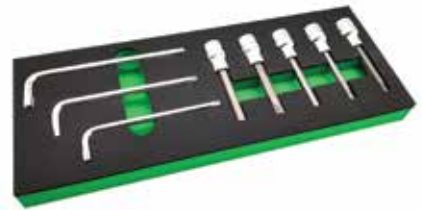

### TRAY

Tekiro Tray sets are designed to fit into Tekiro Drawer Cabinets. We have 2 types of trays. Eva material and moulded hard plastic. Eva material is more expensive but gives a better protection to the tool while moulded hard plastic offers a more economical alternative to keep the tools organized.

## EVA ADJUSTABLE WRENCH, WATERPUMP AND PLIERS 10" SET

EVA KUNCI INGGRIS, TANG BURUNG, DAN TANG BUAYA 10" SET 3 PCS

ITEM CODE	CONTENT		WEIGHT (gr)	QTY / BOX INNER/MASTER
TY-AW1571	3 pcs	10" Adjustable Wrench	1,453	1 / 38 set
		10" Locking Pliers Curve		
		Water Pump Pliers Type A6 10"		

## EVA 1/2" DR. BIT SOCKET SET

EVA 1/2" DR. BIT SOCKET SET 8 PCS

ITEM CODE	CONTENT		WEIGHT (gr)	QTY / BOX INNER/MASTER
TY-BS1577	8 pcs	1/2" DR. Hex Bit Socket Long Type 05 mm (SM)	859	1 / 35 set
		1/2" DR. Hex Bit Socket Long Type 06 mm (SM)		
		1/2" DR. Hex Bit Socket Long Type 08 mm (SM)		
		1/2" DR. Hex Bit Socket Long Type 10 mm (SM)		
		1/2" DR. Spline Socket Bit M9.5 X 100 mm		
		Torx key Set T40 long		
		Torx Key Set T45 Long		
		Torx Key Set T50 Long		